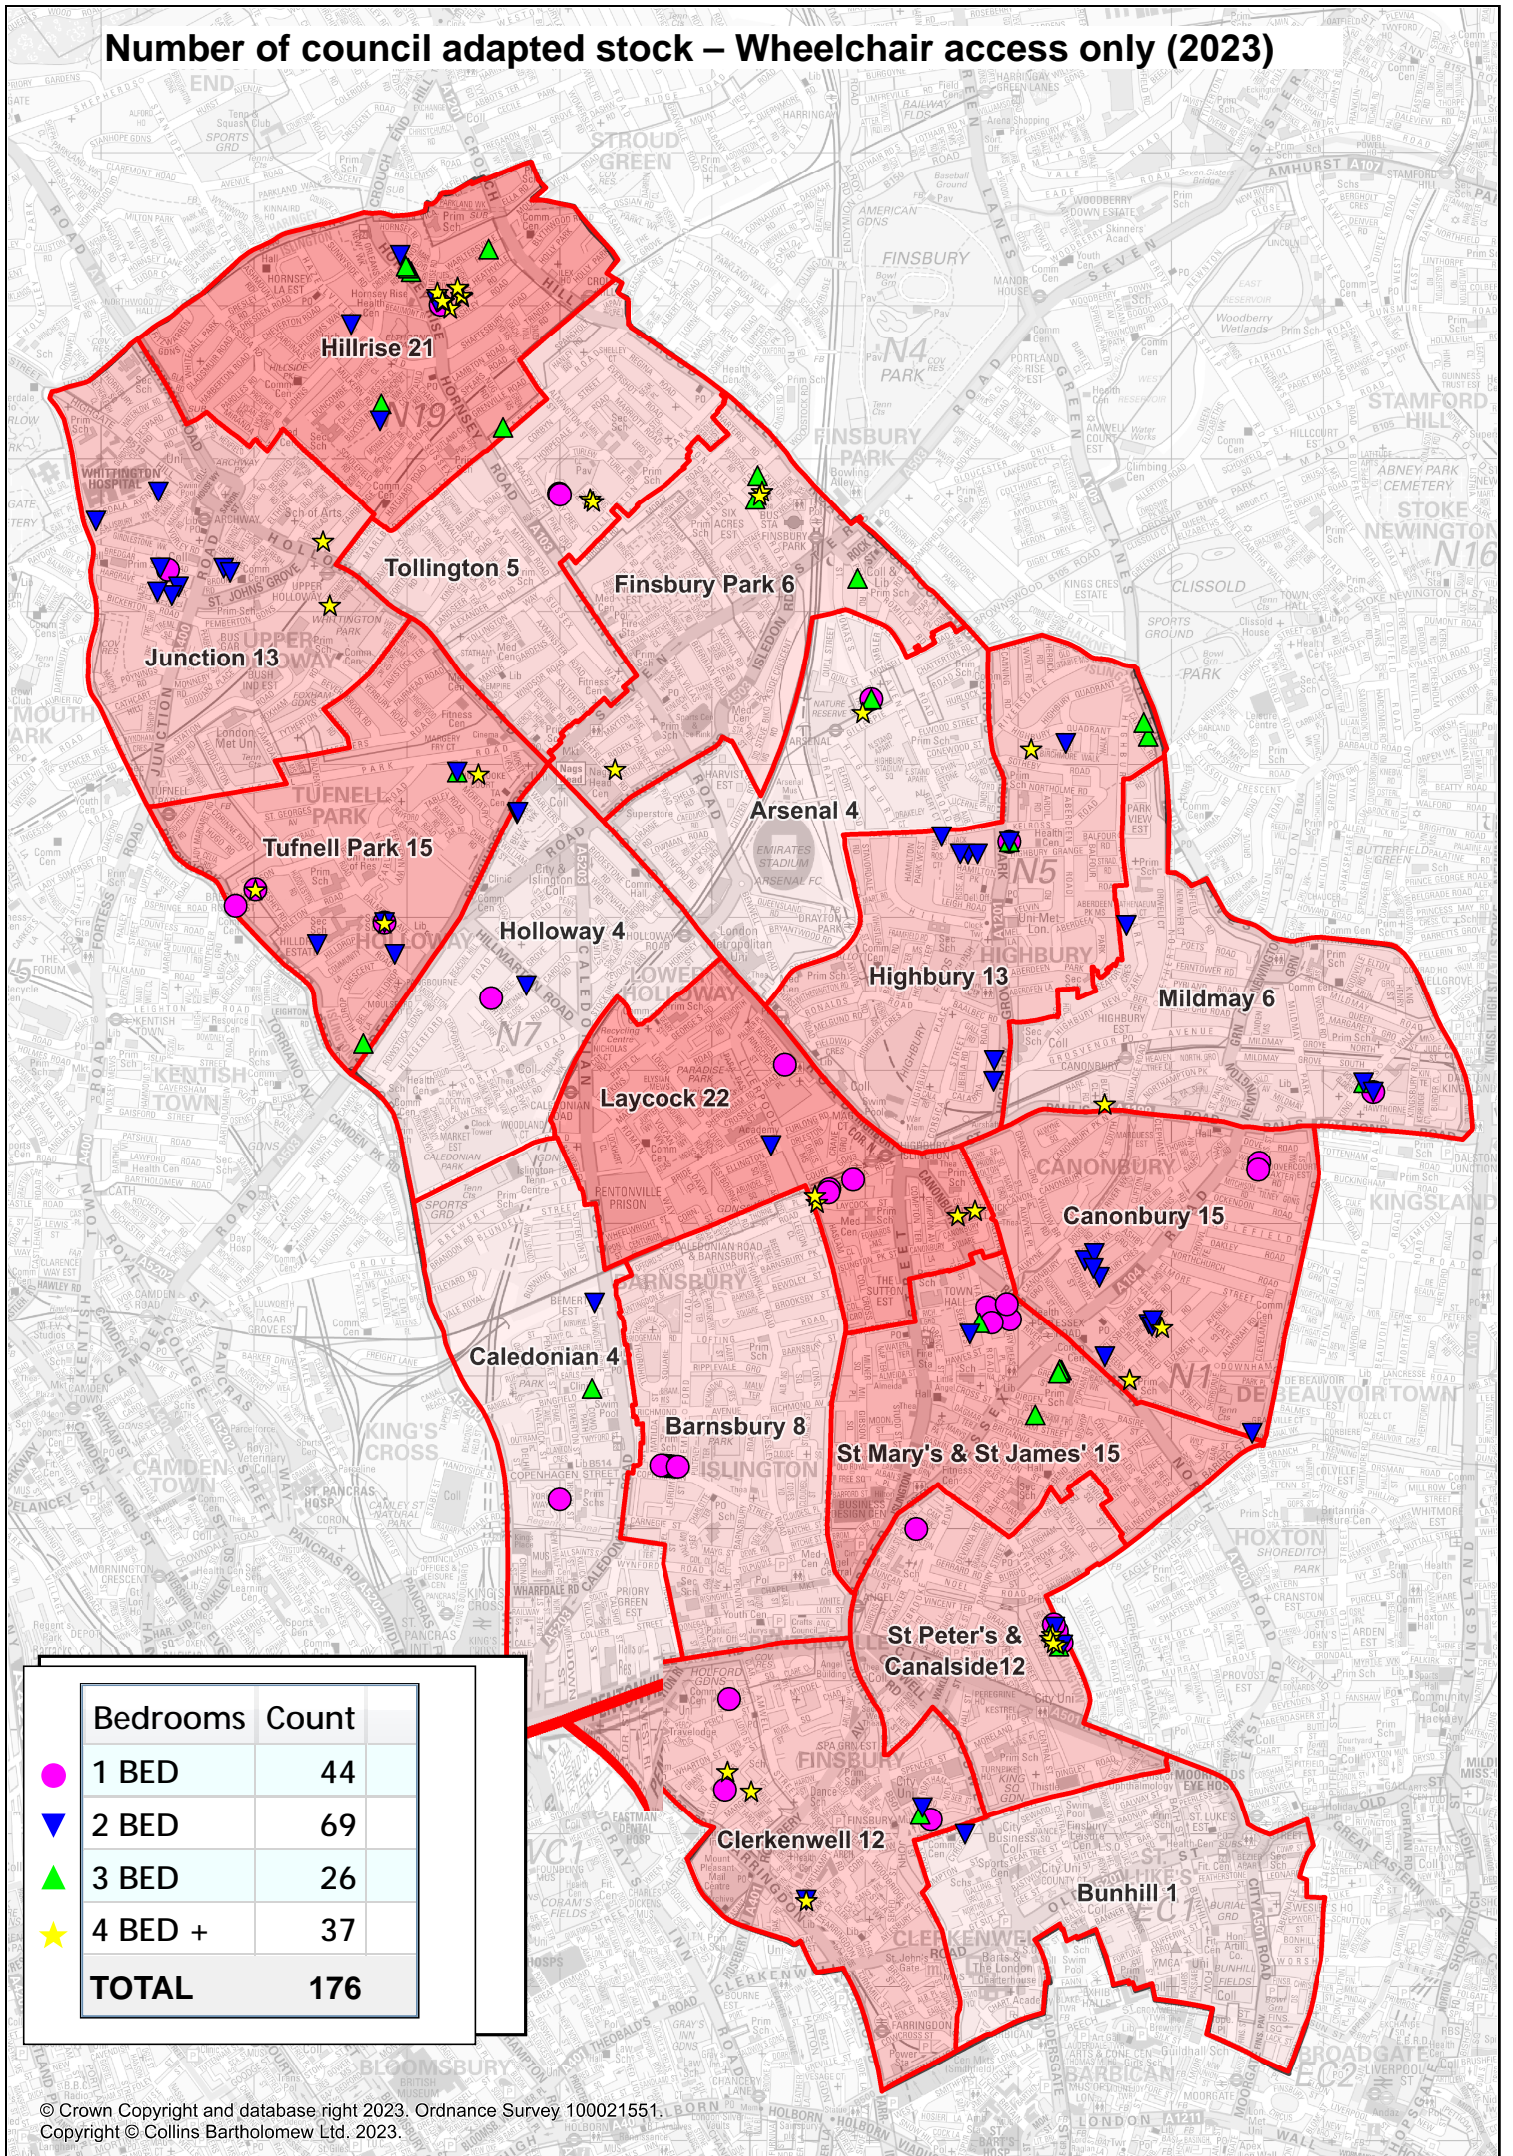

Number of council adapted stock – Wheelchair access only (2023)

Bedrooms	Count
1 BED	44
2 BED	69
3 BED	26
4 BED +	37
TOTAL	176